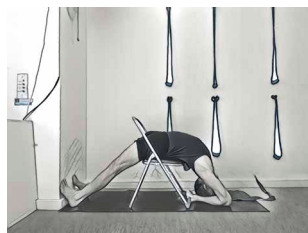

Restorative Sequence

Start with this and hold for 3 - 5 mins

Choose one and hold for 5 - 15 mins

Choose one and hold for 5 - 10 mins

Choose one and hold for 5 - 10 mins

Choose one and hold for 3 - 8 mins

Choose one and hold for 3 - 8 mins