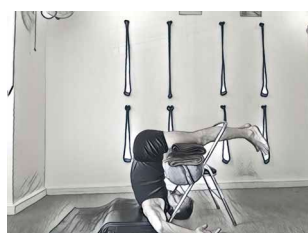

Restorative Sequence

Start with this and hold for 3 - 5 mins

Choose one and hold for 5 - 15 mins

Choose one and hold for 5 - 10 mins

Choose one and hold for 5 - 10 mins

Choose one and hold for 3 - 8 mins

Choose one and hold for 3 - 8 mins